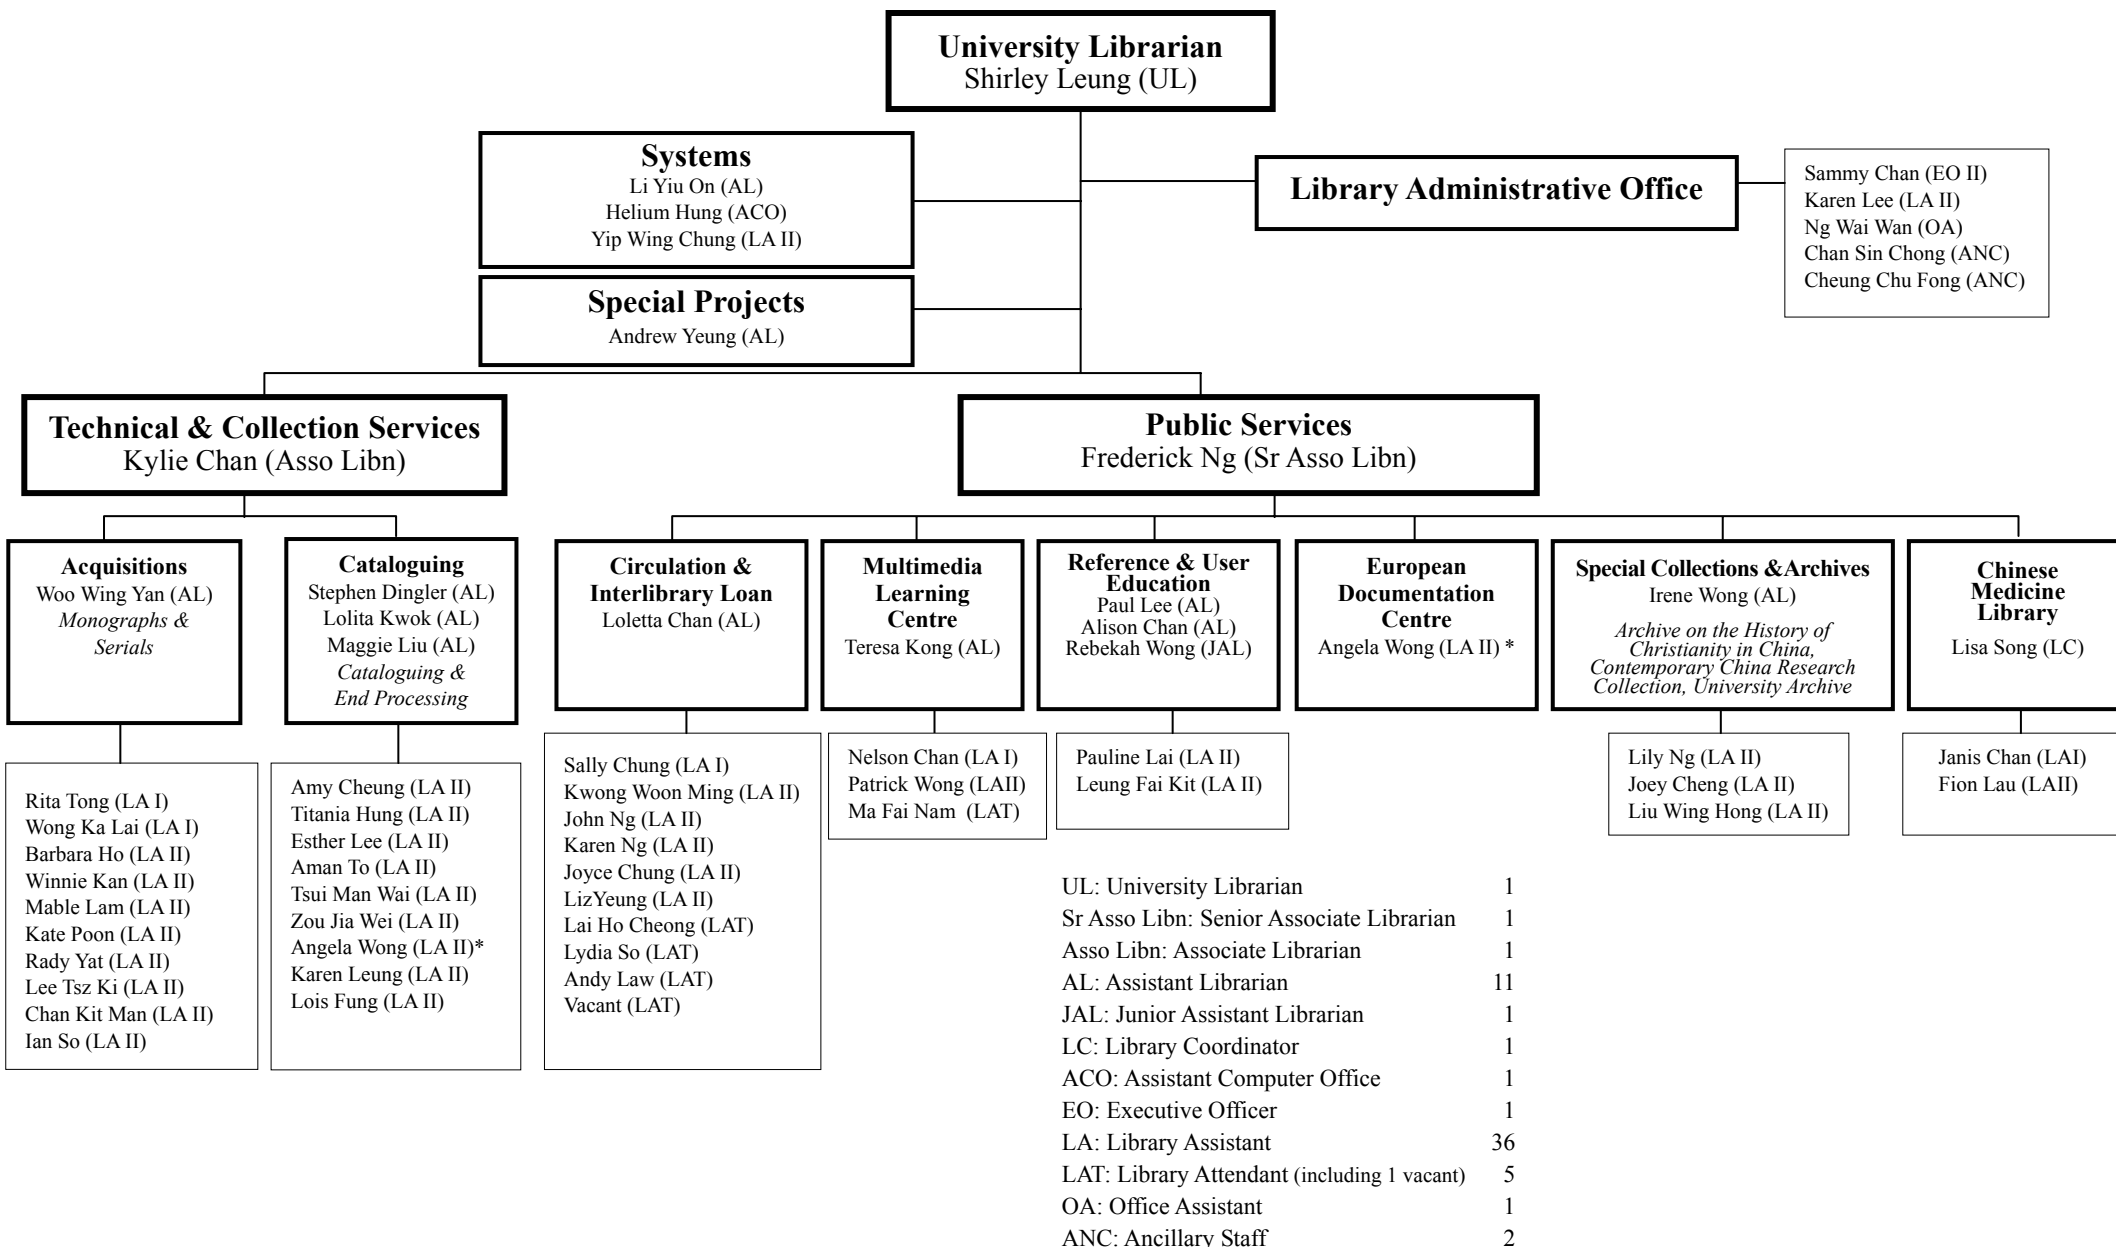

HONG KONG BAPTIST UNIVERSITY LIBRARY 香港浸會大學圖書館

Organizational Chart 組織架構圖 (w.e.f. 01.7.99) (By functions)

香港浸會大學圖書館
HONG KONG BAPTIST UNIVERSITY LIBRARY
Organizational Chart 組織架構圖

HONG KONG BAPTIST UNIVERSITY LIBRARY

Organizational Chart

* Angela Wong (LAII) – half time in Cataloguing & EDC

Total: 62