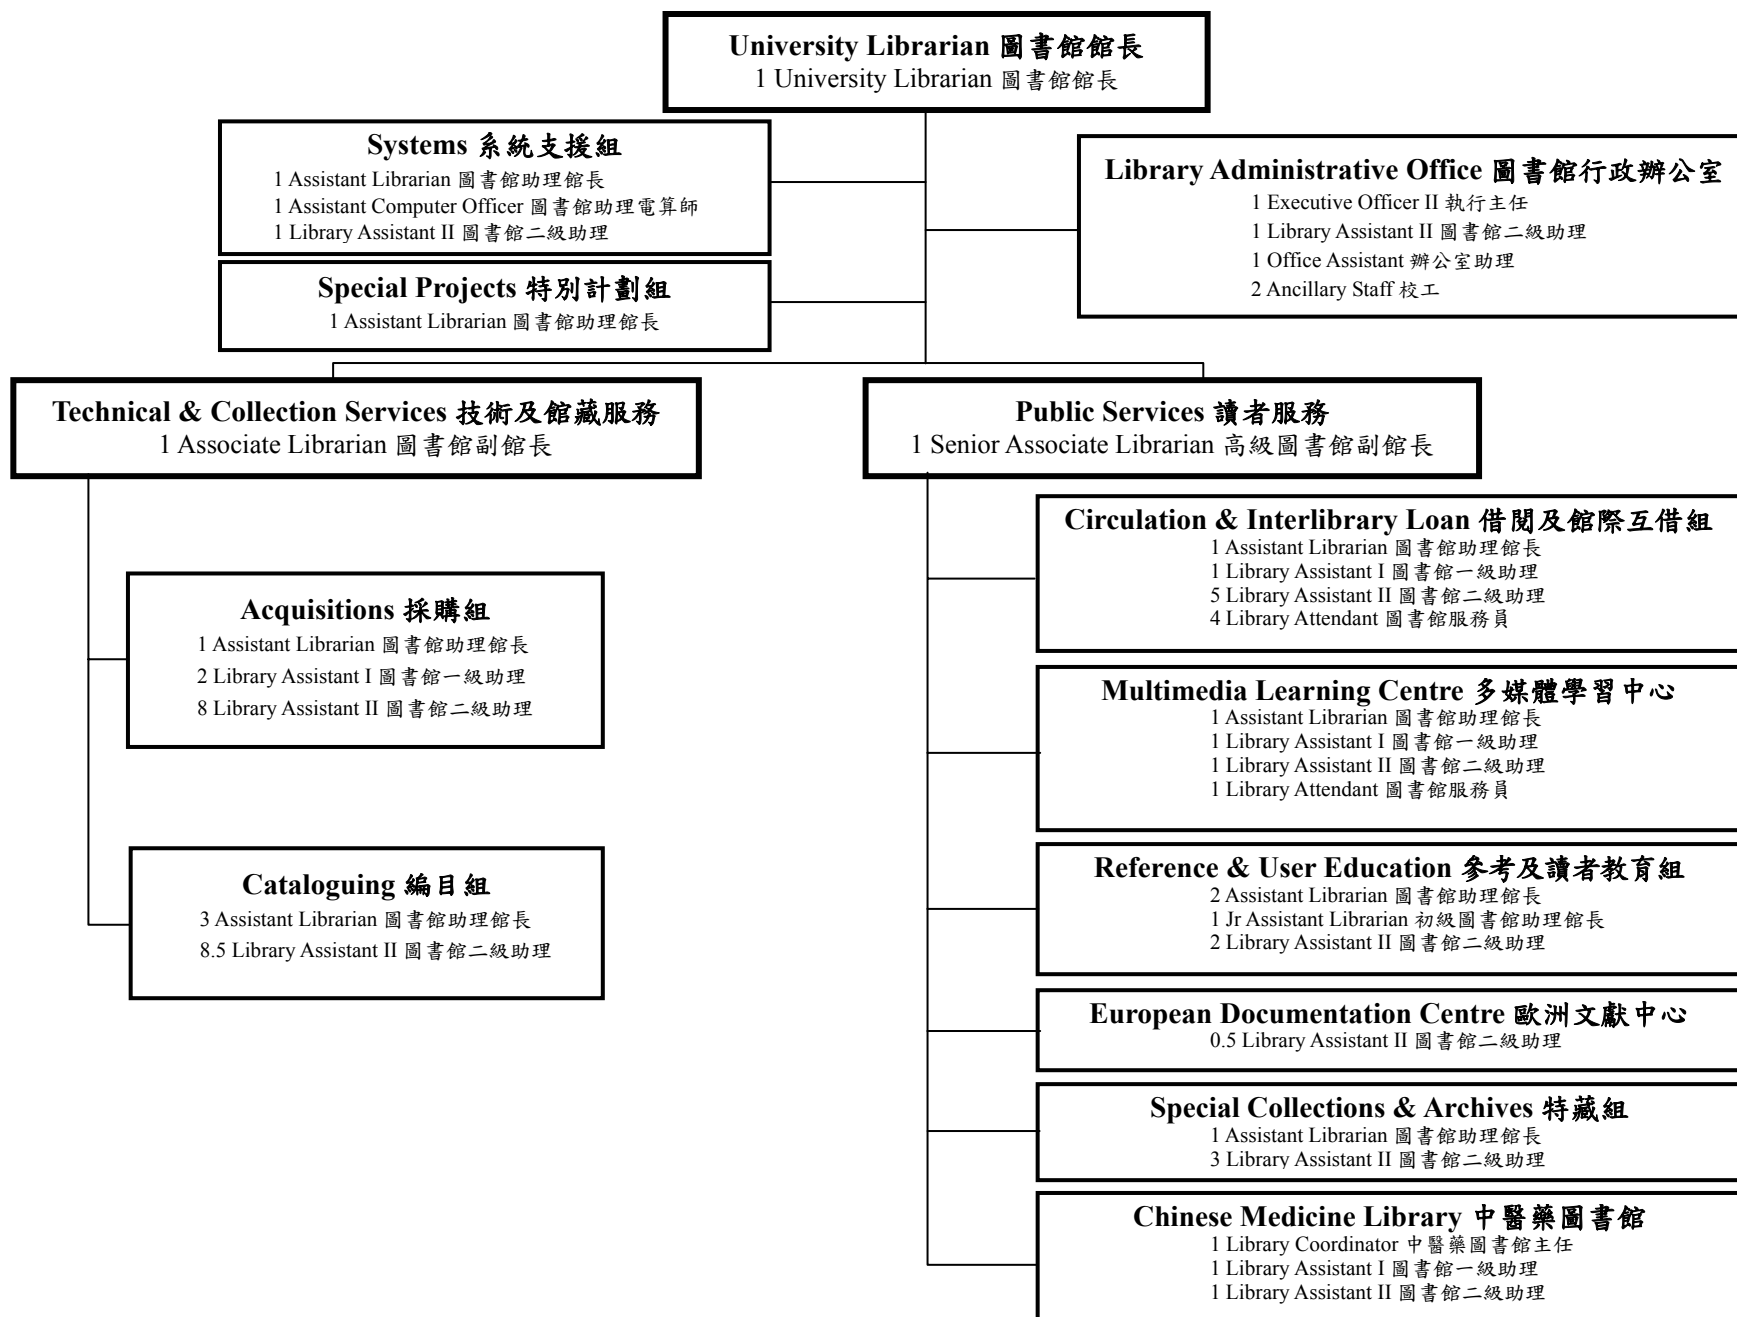

HONG KONG BAPTIST UNIVERSITY LIBRARY 香港浸會大學圖書館

Organizational Chart 組織架構圖 (w.e.f. 01.7.99) (By functions)

香港浸會大學圖書館
HONG KONG BAPTIST UNIVERSITY LIBRARY
Organizational Chart 組織架構圖

HONG KONG BAPTIST UNIVERSITY LIBRARY

Organizational Chart

* Angela Wong (LAII) – half time in Cataloguing & EDC

Total: 62