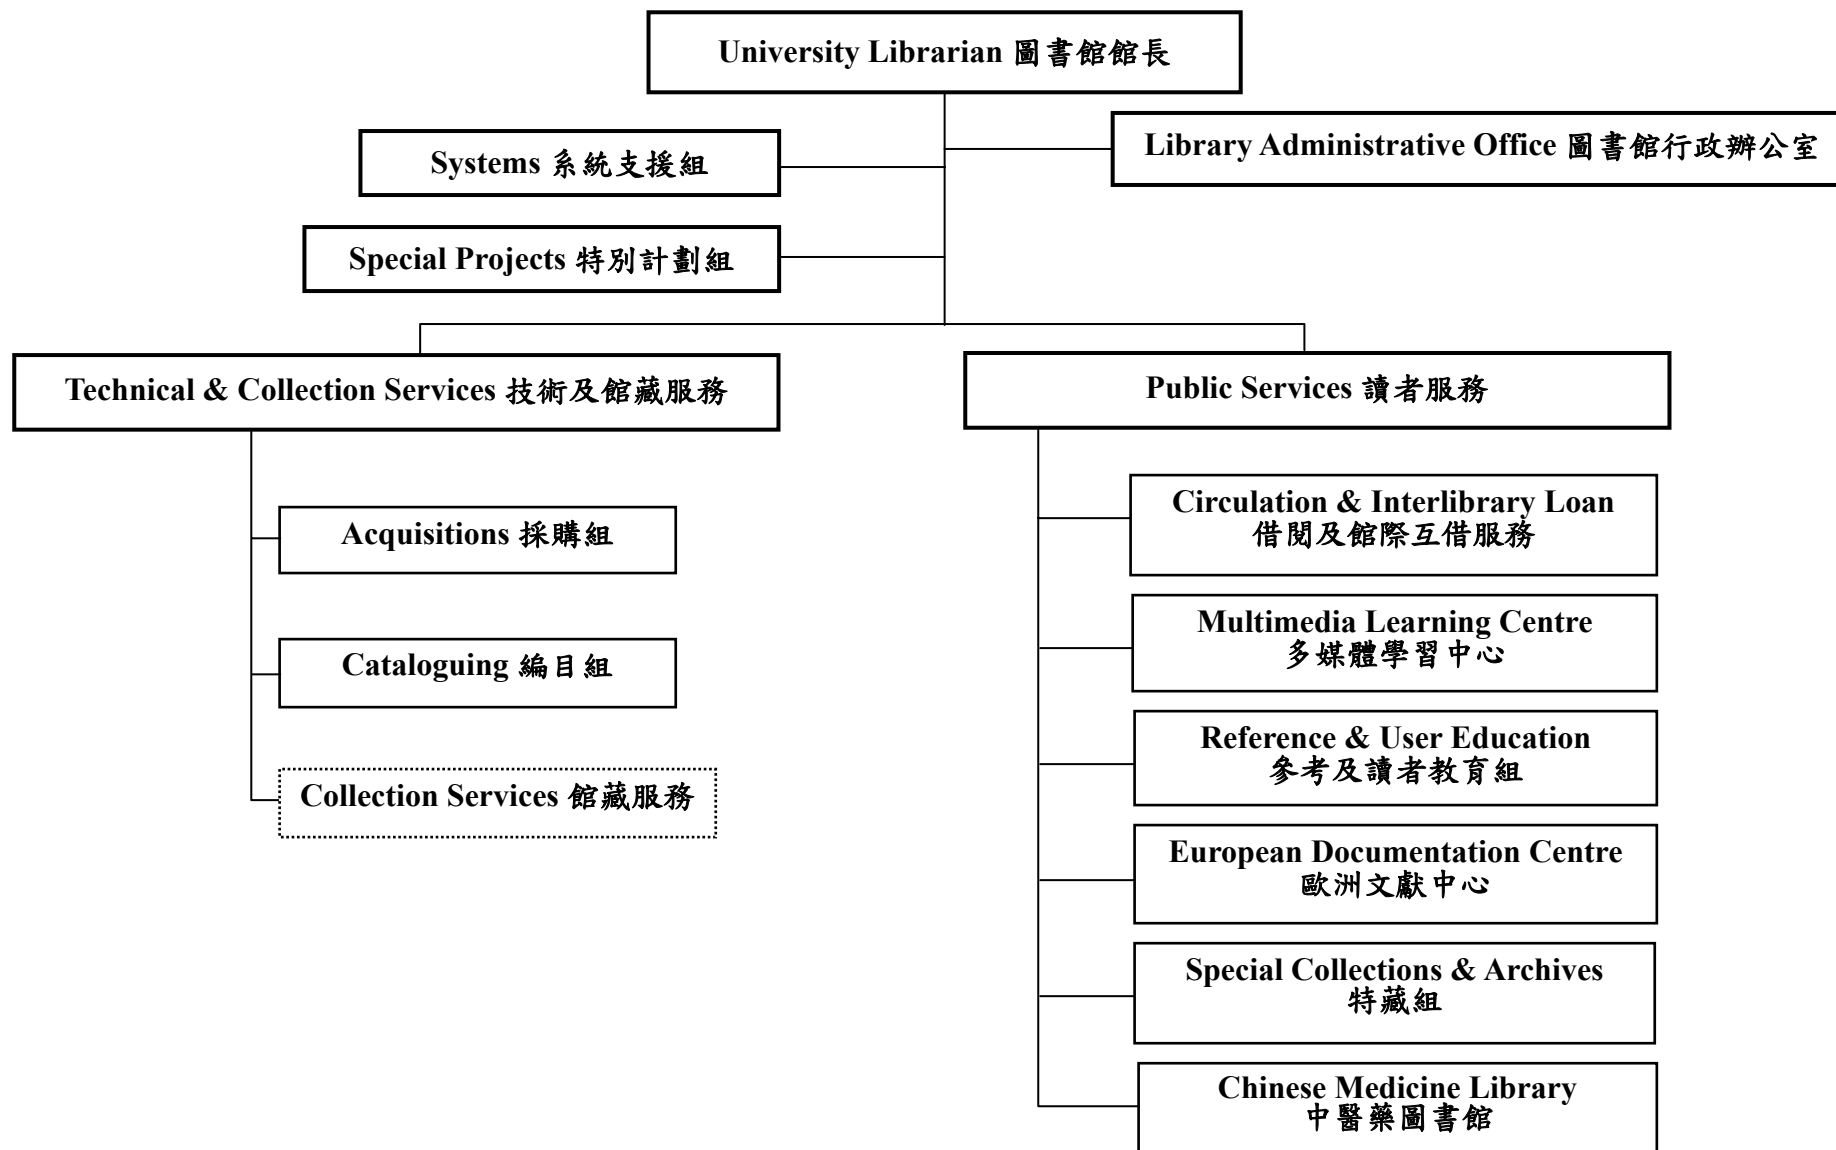

HONG KONG BAPTIST UNIVERSITY LIBRARY 香港浸會大學圖書館

Organizational Chart 組織架構圖 (w.e.f. 01.7.99) (By functions)

香港浸會大學圖書館
HONG KONG BAPTIST UNIVERSITY LIBRARY
Organizational Chart 組織架構圖

HONG KONG BAPTIST UNIVERSITY LIBRARY

Organizational Chart

* Angela Wong (LAII) – half time in Cataloguing & EDC

Total: 62