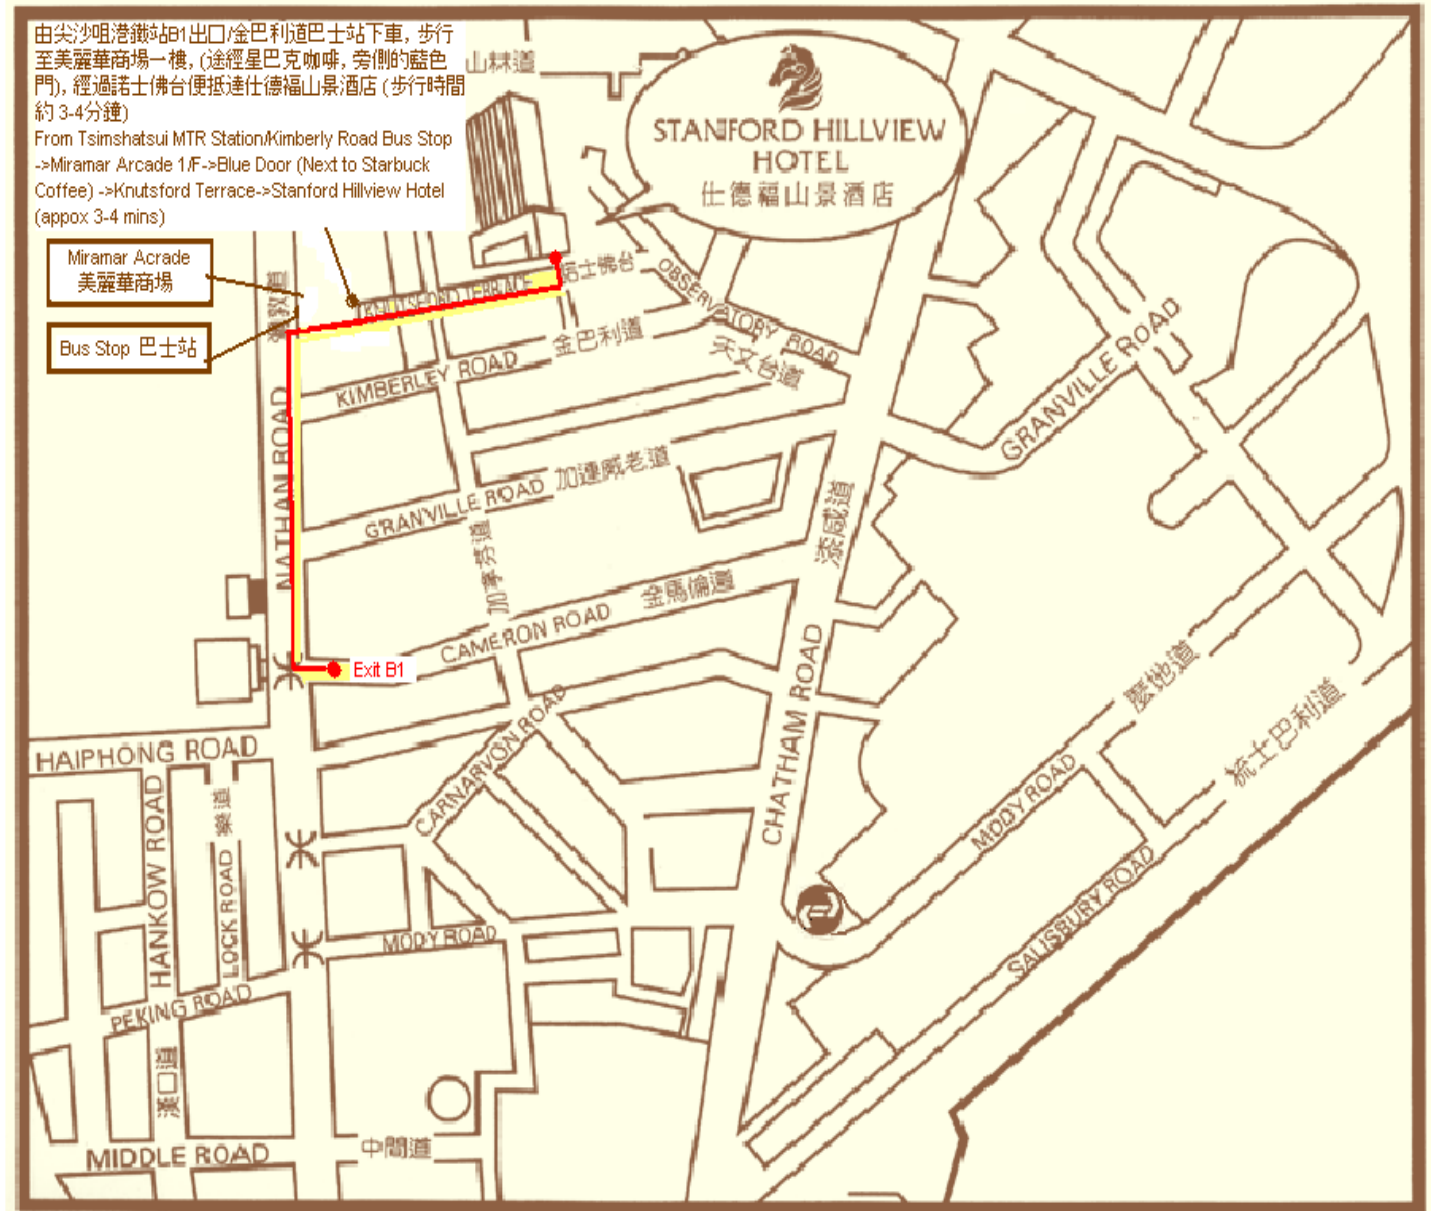

# STANFORD HILLVIEW HOTEL HONG KONG

Location map from H.K.B.U. to Stanford Hillview Hotel

由香港浸會大學到達仕德福山景酒店之地圖

\* Take MTR from Kowloon Tong station to Tsimshatsui station. Then follow the instructions below.